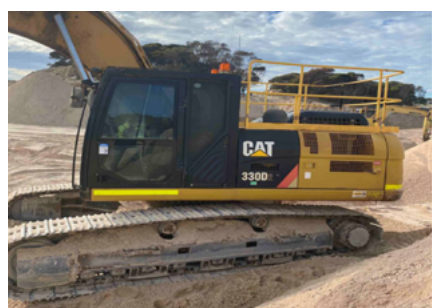

330D2L

Serial No.: PTE00201
Model Year: 2016
Hours: 13,416

$115,000 +GST